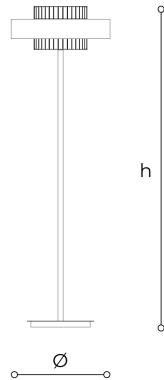

734/P-M

Crono

ROBERTA VITADELLO

STEFANO TRAVERSO

Italamp

Collection of suspension, floor and wall lamps with satin gold or chrome metal structure, lampshade with gold or chrome metal and etched glass pendants.

WORLDWIDE

Dimensions	Light Source	Kg	Dimming	Dimming on request
Ø 50 - h 175	6x6w - E14 led	12	TRIAC	

NORTH AMERICA

Dimensions	Light Source	Lb	Dimming	Dimming on request
Ø 20 - h 69	6x6w - E12 led	26	TRIAC	

CODE	Body METAL	Diffuser METHACRYLATE	Pendants CRYSTAL	Lampshade METAL
0073401M 001	 OS Satin gold	 SATIN	 ETCHED	 O Shiny gold
0073401M 002	 C Chrome	 SATIN	 ETCHED	 C Chrome

Note

Technical drawing, dimensions and light sources refer to the main photo variant.