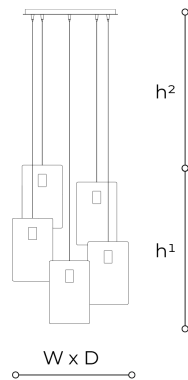

T1000/S5

Mura

Generale

Pendant in cast glass with metal details in chrome finish. Available in different colours.