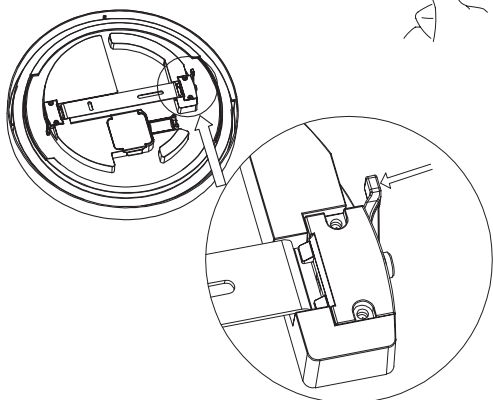

# SPIN 18

Installation manual

# SPIN 18

Installation manual

01

02

03

04

05

3000K-4000K-6000K  
Switch