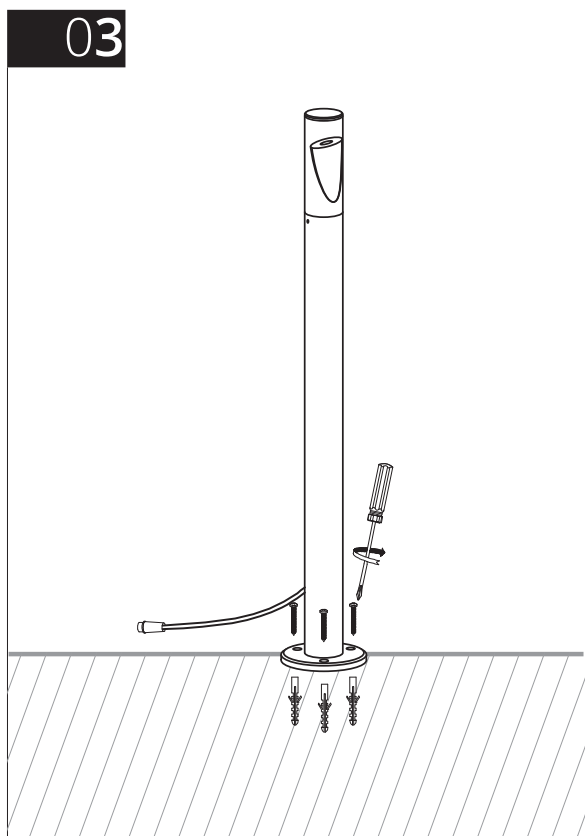

Mood Post

Installation manual

Technolite
www.tlite.co.il

Inspired by light

Mood Post

Installation manual

Technolite

www.tlite.co.il