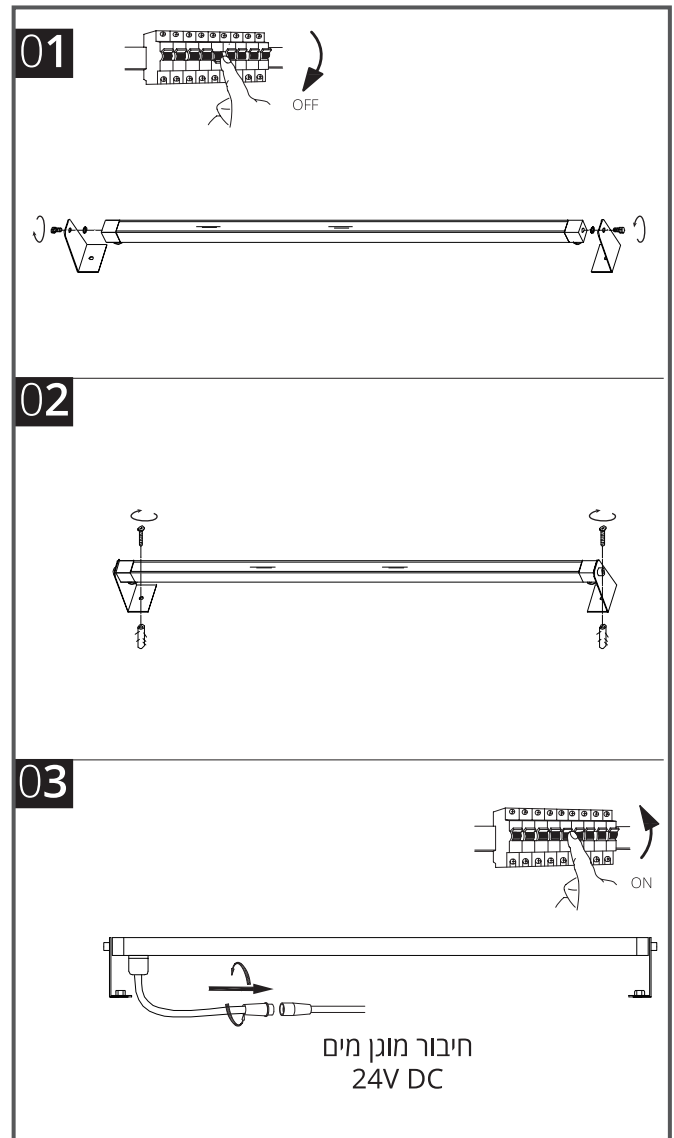

Mood Line

Installation manual

Technolite
www.tlite.co.il

Inspired by light

Mood Line

Installation manual

Technolite

www.tlite.co.il