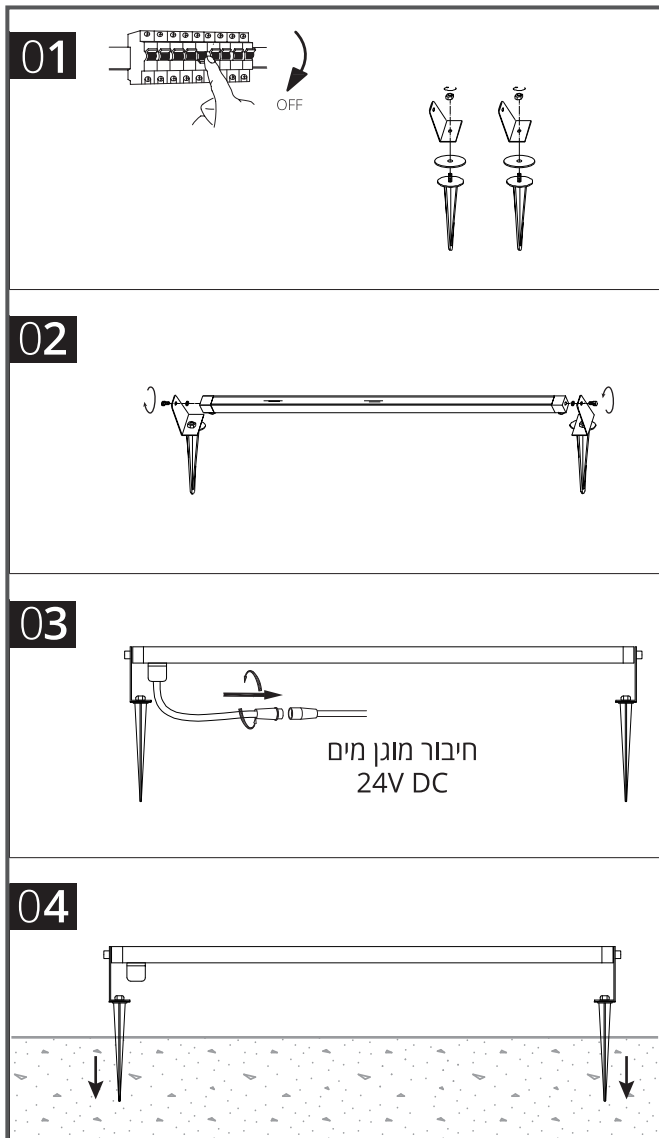

Mood Line

Installation manual

Technolite
www.tlite.co.il

Inspired by light

Mood Line

Installation manual

Technolite

www.tlite.co.il