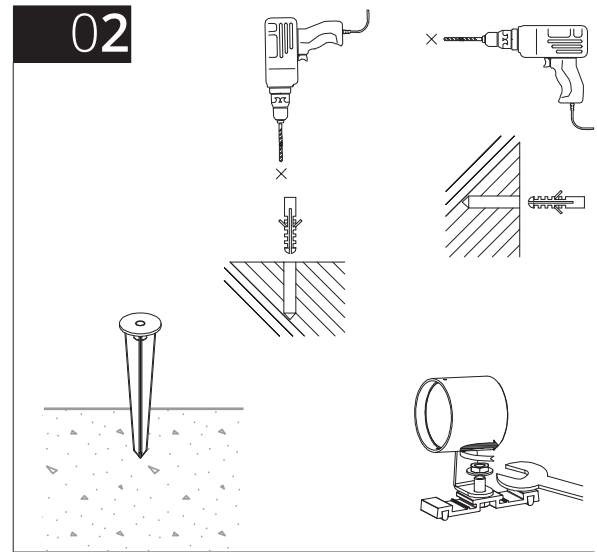

Mood Thor 15

Installation manual

Technolite

www.tlite.co.il

Inspired by light