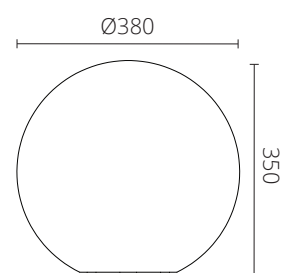

Mood Globe 40

Installation manual

Technolite

www.tlite.co.il

Inspired by light

Mood Globe 40

Installation manual

Technolite