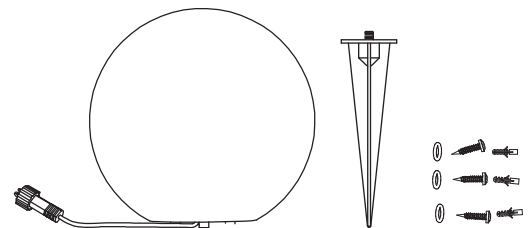

Mood Globe 40

Installation manual

Technolite

www.tlite.co.il

01

02

03

04

Inspired by light