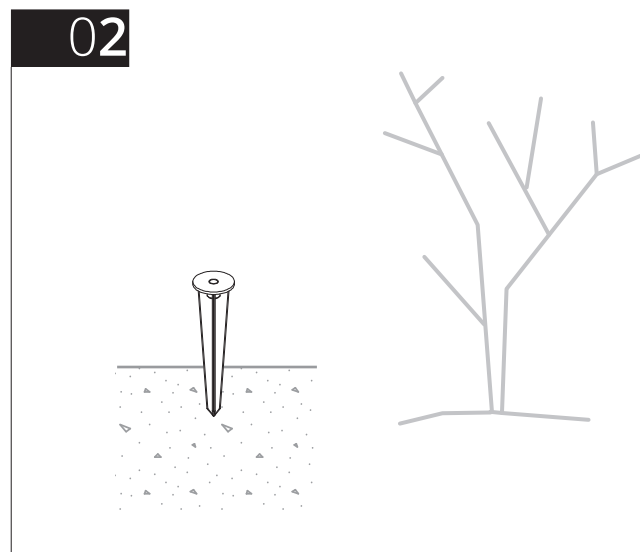

Mood Globe 12

Installation manual

Technolite
www.tlite.co.il

Inspired by light

Mood Globe 12

Installation manual

Technolite

www.tlite.co.il