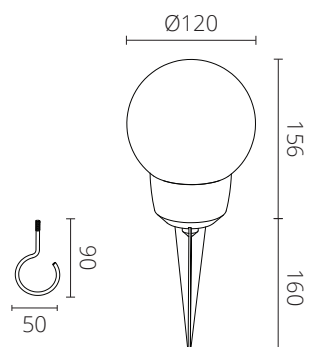

Mood Globe 12

Installation manual

Technolite
www.tlite.co.il

Inspired by light

Mood Globe 12

Installation manual

Technolite

www.tlite.co.il