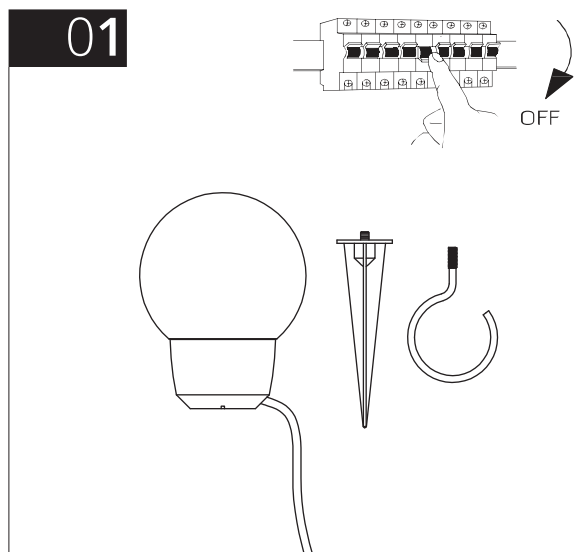

Mood Globe 12

Installation manual

Technolite
www.tlite.co.il

Inspired by light

Mood Globe 12

Installation manual

Technolite

www.tlite.co.il