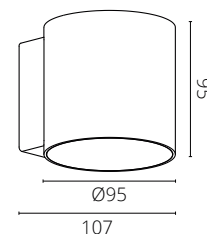

RUBE 1/2

Installation manual

Technolite

www.tlite.co.il

Inspired by light

RUBE 1/2

Installation manual

Technolite