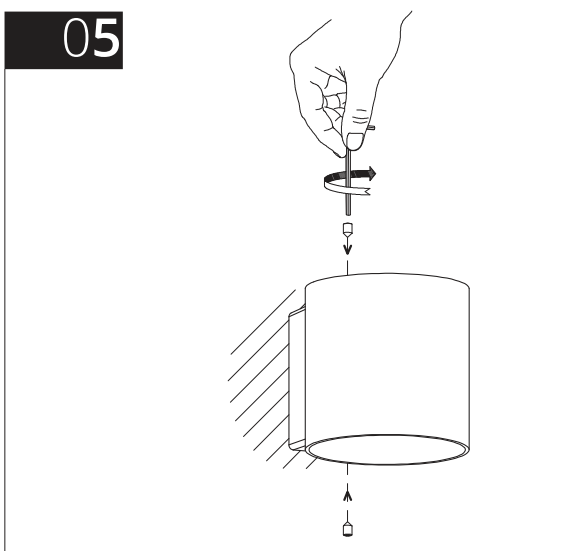

RUBE 1/2

Installation manual

Technolite

www.tlite.co.il

Inspired by light