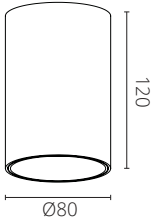

# Tango 10/15/20

*Installation manual*

**Technolite**  
www.tlite.co.il

*Inspired by light*

Alterations in design, technical specifications and manuals are subject to change without notice.