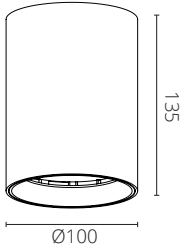

# Tango 10/15/20

*Installation manual*

**Technolite**  
www.tlite.co.il

*Inspired by light*

Alterations in design, technical specifications and manuals are subject to change without notice.