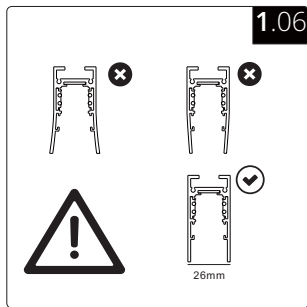

LEGO Surface

Installation manual

Technolite

Inspired by light

Alterations in design, technical specifications and manuals are subject to change without notice.

LEGO Surface

Installation manual

Technolite