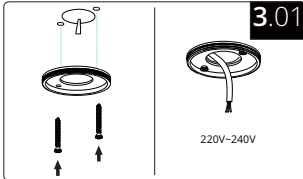

Pendant - תלייה