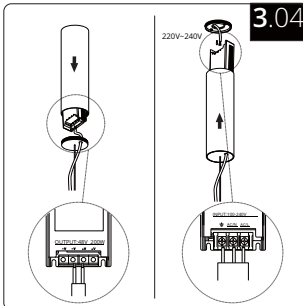

LEGO Surface

Installation manual

Technolite

Inspired by light

Alterations in design, technical specifications and manuals are subject to change without notice.

LEGO Surface

Installation manual

Technolite

Pendant - תלייה

LEGO Surface

Installation manual

Technolite