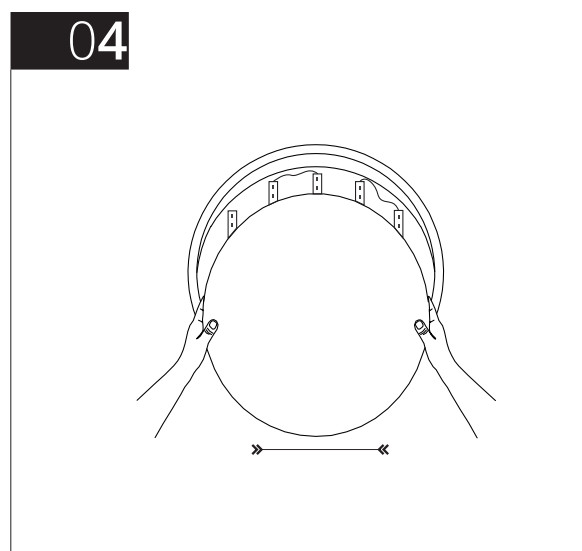

Frame Round

Installation manual

Technolite

www.tlite.co.il

Inspired by light