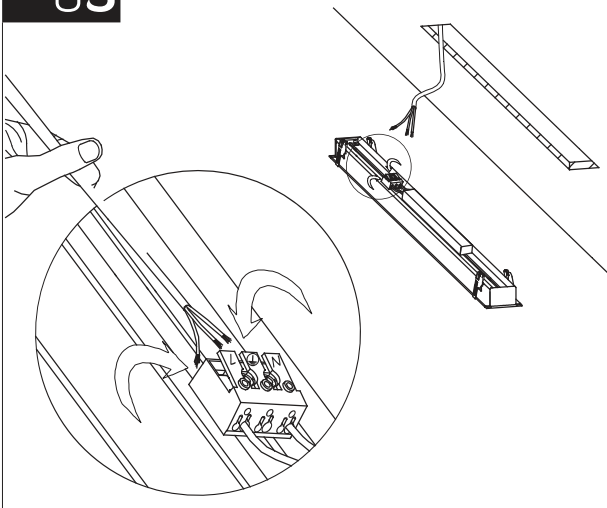

Profilite R50/ Deep: W: 50-55mm L: Length
Profilite R75 :W: 75-80mm L: Length

03